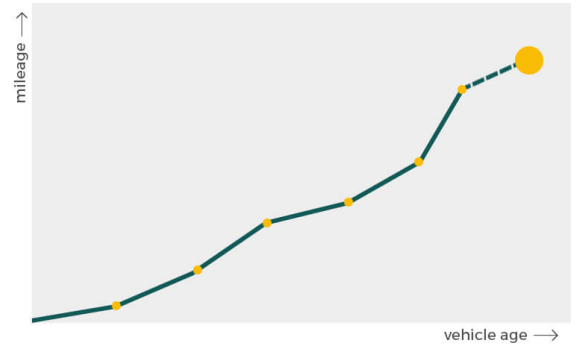

Mileage check

Mileage registrations 1

Registration #1 2022-09-20 55,377 km

[More info >](#)