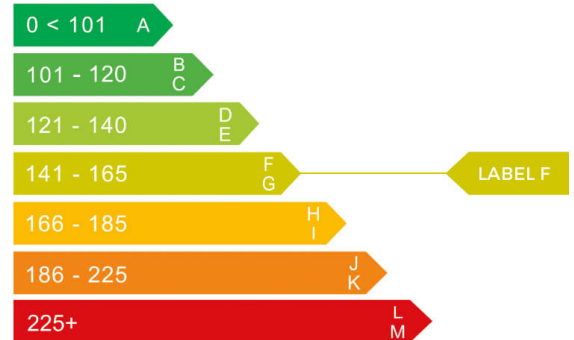

PEUGEOT

report date: 2024-10-11

General information

Make	PEUGEOT
Model	5008 ACTIVE PREM + PTECH S/S A
Colour	Grey
Year of manufacture	2023
Top speed	117 mph
Gearbox	8 speed automatic

Engine & fuel consumption

Power	130 BHP
Max. torque	230 Nm at 1.750 rpm
Engine capacity	1.199 cc
Cylinders	3
Fuel type	Petrol
Consumption combined	46.3 mpg
CO2 emission	149 g/km
CO2 label	F

Internet history

Entry 1

Date	2024-01-09
Pictures	1
Listing price	View report