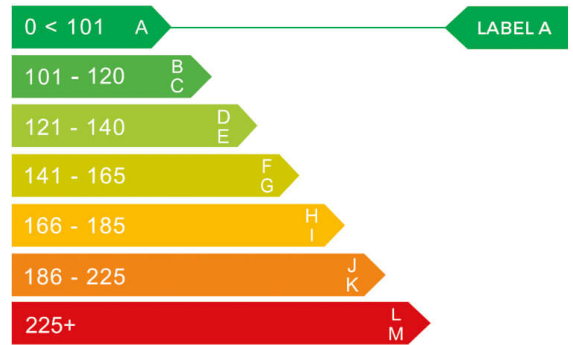

HYUNDAI

report date: 2024-10-14

General information

Make	HYUNDAI
Model	TUCSON N LINE T-GDI PHEV 4X4 A T-GDI PREMIUM
Colour	Grey
Year of manufacture	2023
Top speed	118 mph
Gearbox	6 speed automatic

Engine & fuel consumption

Power	261 BHP
Max. torque	350 Nm at 4.500 rpm
Engine capacity	1.598 cc
Cylinders	4
Fuel type	Hybrid / Electric
Consumption combined	201.8 mpg
CO2 emission	31 g/km
CO2 label	A

Internet history

Entry 1

Date	2023-07-14
Pictures	40
Listing price	View report

Dimensions & weight

Width	1865 mm
Height	1651 mm
Length	4500 mm

Additional information

Number of axles	2
-----------------	---