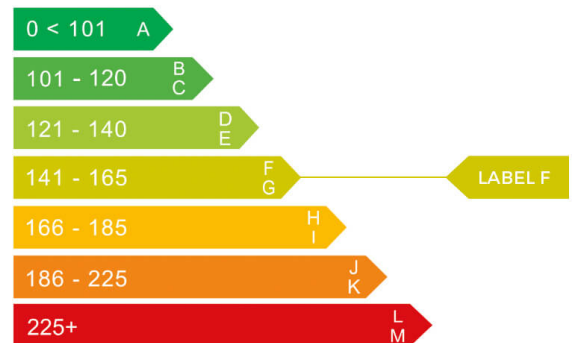

report date: 2024-09-08

General information

Make	NISSAN
Model	QASHQAI TEKNA + DIG-T MHEV CVT DIG-T TEKNA PLUS DCT
Colour	White
Year of manufacture	2021
Top speed	124 mph
Gearbox	7 speed CVT

Engine & fuel consumption

Power	156 BHP
Max. torque	270 Nm at 4.000 rpm
Engine capacity	1.332 cc
Cylinders	4
Fuel type	Hybrid / Electric
Consumption combined	43.5 mpg
CO2 emission	144 g/km
CO2 label	F

Internet history

Entry 2

Date	2023-07-28
Pictures	10
Listing price	View report