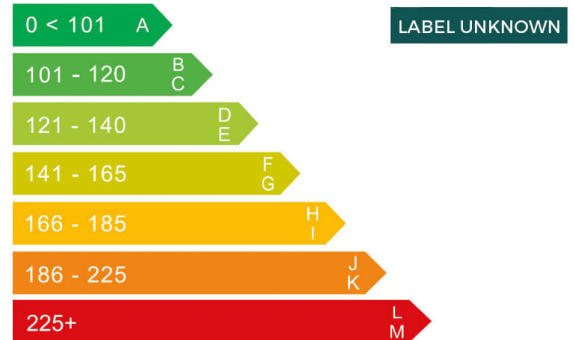

report date: 2025-02-13

General information

Make	BMW
Model	X1 SDRIVE 18D SPRT PREM MHEV A
Colour	-
Year of manufacture	-
Top speed	130 mph
Gearbox	7 speed automatic

Engine & fuel consumption

Power	148 BHP
Max. torque	360 Nm at 2.500 rpm
Cylinders	4
Fuel type	Diesel
Consumption combined	55.4 mpg

**Internet history**

**Entry 1**

Date	2023-09-13
Pictures	35
Listing price	<a href="#">View report</a>

source: [cargurus.co.uk](http://cargurus.co.uk)

Damage history

Check the damage history for this BMW. See if, where and when this BMW had damage and the car repair costs. We also check if this BMW was scrapped. Download the premium report [here](#) for the results.

Dimensions & weight

Width	1845 mm
Height	1642 mm
Length	4500 mm
Kerb weight	1575 kg
Max. allowed weight	2150 kg

Additional information

Number of doors	5
Number of seats	5
Number of axles	2
Engine number	56276896