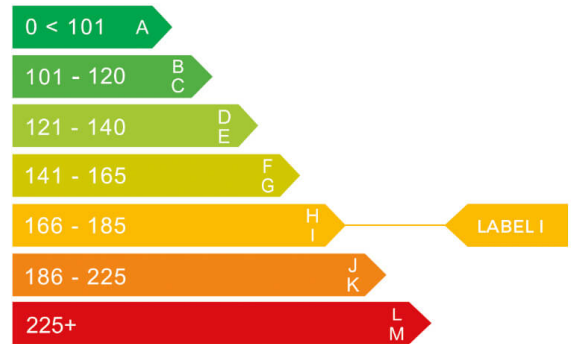

Mercedes-Benz

UK **BD69ZHY**

report date: 2023-11-21

General information

Make	MERCEDES-BENZ
Model	VITO 114 PURE L2
Colour	White
Year of manufacture	2019
Top speed	121 mph
Gearbox	6 speed Manual

Engine & fuel consumption

Power	100 kW / 136 HP / 136 BHP
Max. torque	330 Nm at 1.200 rpm
Engine capacity	2.143 cc
Cylinders	4
Fuel type	Diesel
Consumption city	33.6 mpg
Consumption extra urban	52.3 mpg
Consumption combined	43.5 mpg
CO2 emission	179 g/km
CO2 label	I