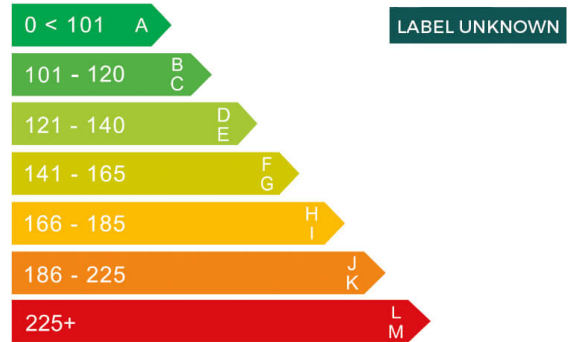

HYUNDAI

report date: 2024-10-16

General information

Make	HYUNDAI
Model	IONIQ 6
Colour	-
Year of manufacture	-
Top speed	115 mph
Gearbox	1 speed automatic

Engine & fuel consumption

Power	321 BHP
Max. torque	605 Nm
Fuel type	Electric
Consumption combined	282.5 mpg