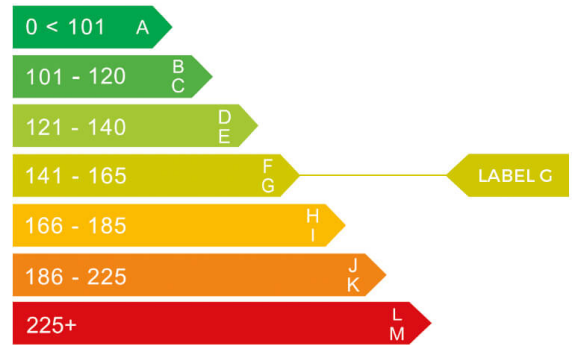

Mercedes-Benz

report date: 2024-09-10

General information

Make	MERCEDES-BENZ
Model	GLB 200 AMG LINE PREMIUM AUTO GLB 200 AMG LINE
Colour	Black
Year of manufacture	2022
Top speed	129 mph
Gearbox	7 speed automatic

Engine & fuel consumption

Power	161 BHP
Max. torque	250 Nm at 4.000 rpm
Engine capacity	1.332 cc
Cylinders	4
Fuel type	Petrol
Consumption combined	37.7 mpg
CO2 emission	163 g/km
CO2 label	G

Internet history

Dimensions & weight

Width	1834 mm
Height	1662 mm
Length	4634 mm
Max. allowed weight	2285 kg

Additional information

Number of seats	7
Number of axles	2
Engine number	28291480661750