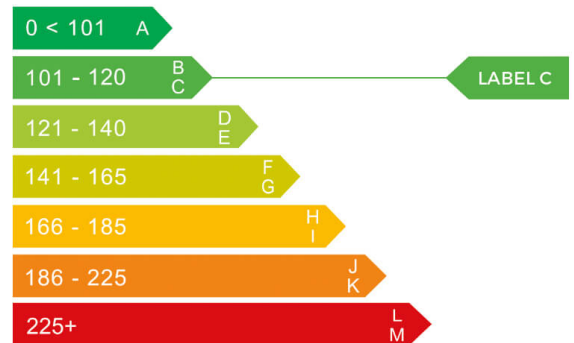

report date: 2024-09-08

General information

Make	FIAT
Model	500 RED MHEV DOLCEVITA
Colour	Red
Year of manufacture	2021
Top speed	104 mph
0 - 100 km/h	13.8 seconds
Gearbox	6 speed Manual

Engine & fuel consumption

Power	51.5 kW / 70 HP / 68 BHP
Max. torque	90 Nm at 3.250 rpm
Engine capacity	999 cc
Cylinders	3
Fuel type	Petrol
Consumption combined	56.5 mpg
CO2 emission	113 g/km
CO2 label	C

Internet history

Entry 1

More info >

Dimensions & weight

Width	1627 mm
Height	1488 mm
Length	3571 mm
Wheel base	2 mm
Kerb weight	974 kg
Max. allowed weight	1338 kg

Additional information

Number of seats	4
Number of axles	2
Engine number	7767327