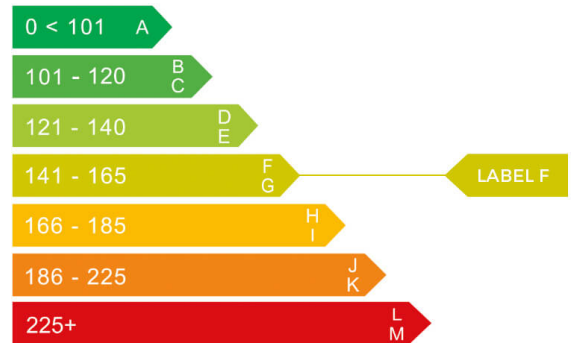

report date: 2024-09-10

General information

Make	NISSAN
Model	QASHQAI TEKNA + DIG-T MHEV CVT DIG-T TEKNA PLUS DCT
Colour	Blue
Year of manufacture	2021
Top speed	124 mph
Gearbox	7 speed CVT

Engine & fuel consumption

Power	156 BHP
Max. torque	270 Nm at 4.000 rpm
Engine capacity	1.332 cc
Cylinders	4
Fuel type	Hybrid / Electric
Consumption combined	43.5 mpg
CO2 emission	144 g/km
CO2 label	F

**Internet history**

**Entry 1**