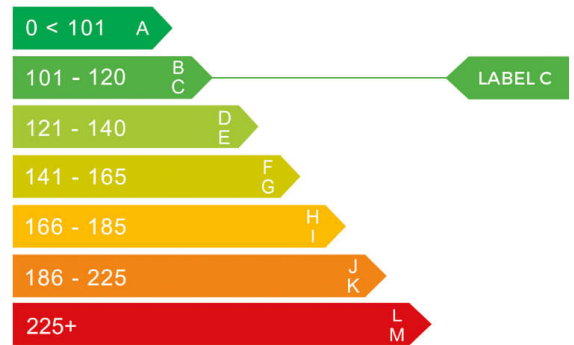

report date: 2024-09-08

General information

Make	FIAT
Model	500 RED MHEV
Colour	Red
Year of manufacture	2021
Top speed	104 mph
0 - 100 km/h	13.8 seconds
Gearbox	6 speed Manual

Engine & fuel consumption

Power	51.5 kW / 70 HP / 68 BHP
Max. torque	90 Nm at 3.250 rpm
Engine capacity	999 cc
Cylinders	3
Fuel type	Petrol
Consumption combined	61.4 mpg
CO2 emission	113 g/km
CO2 label	C

More info >

Dimensions & weight

Width	1627 mm
Height	1488 mm
Length	3571 mm
Wheel base	2300 mm
Kerb weight	980 kg
Max. allowed weight	1338 kg

Additional information

Fuel tank capacity	35 l
Number of doors	3
Number of seats	4
Number of axles	2
Engine number	7862704