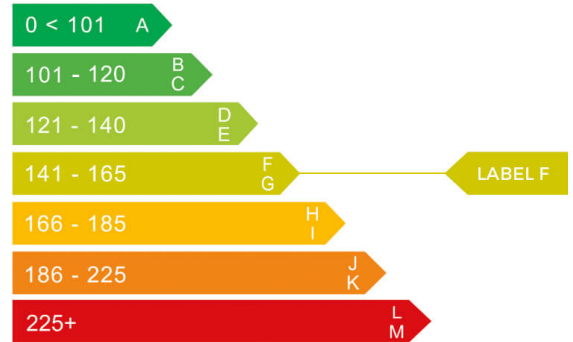

HYUNDAI

report date: 2024-10-14

General information

Make	HYUNDAI
Model	KONA N LINE S T-GDI
Colour	Black
Year of manufacture	2023
Top speed	130 mph
Gearbox	6 speed Manual

Engine & fuel consumption

Power	198 BHP
Max. torque	265 Nm at 4.500 rpm
Engine capacity	1.598 cc
Cylinders	4
Fuel type	Petrol
Consumption combined	43.5 mpg
CO2 emission	147 g/km
CO2 label	F

Additional information

Fuel tank capacity	47 l
Number of doors	5
Number of axles	2