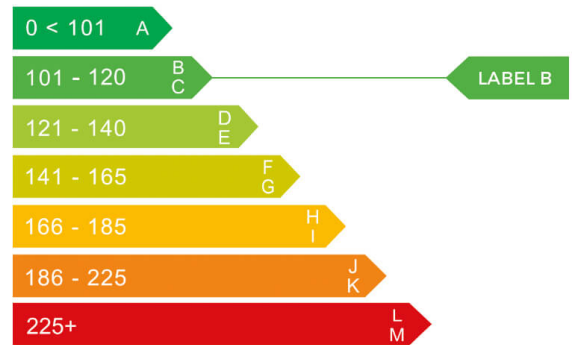

report date: 2024-09-08

General information

Make	FIAT
Model	500 RED MHEV DOLCEVITA PLUS
Colour	Red
Year of manufacture	2022
Top speed	104 mph
0 - 100 km/h	13.8 seconds
Gearbox	6 speed Manual

Engine & fuel consumption

Power	51.5 kW / 70 HP / 68 BHP
Max. torque	90 Nm at 3.250 rpm
Engine capacity	999 cc
Cylinders	3
Fuel type	Petrol
Consumption combined	56.5 mpg
CO2 emission	106 g/km
CO2 label	B

Internet history

Entry 1