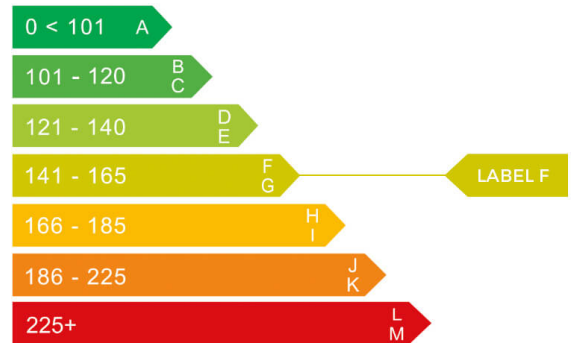

report date: 2024-09-10

General information

Make	NISSAN
Model	QASHQAI TEKNA + DIG-T MHEV CVT DIG-T TEKNA PLUS DCT
Colour	Blue
Year of manufacture	2021
Top speed	124 mph
Gearbox	7 speed CVT

Engine & fuel consumption

Power	156 BHP
Max. torque	270 Nm at 4.000 rpm
Engine capacity	1.332 cc
Cylinders	4
Fuel type	Hybrid / Electric
Consumption combined	43.5 mpg
CO2 emission	144 g/km
CO2 label	F

Internet history

Entry 1

Date	2023-12-21
Pictures	0
Listing price	View report