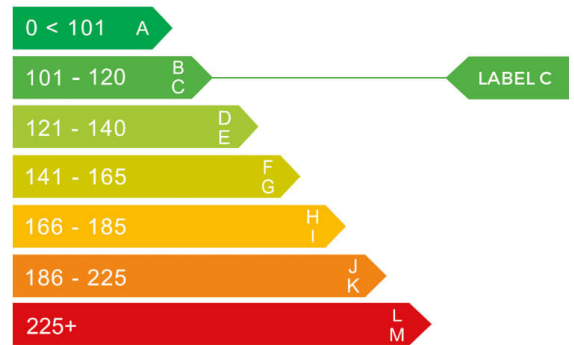

report date: 2024-09-11

General information

Make	FIAT
Model	500 RED MHEV DOLCEVITA
Colour	Red
Year of manufacture	2021
Top speed	104 mph
0 - 100 km/h	13.8 seconds
Gearbox	6 speed Manual

Engine & fuel consumption

Power	51.5 kW / 70 HP / 68 BHP
Max. torque	90 Nm at 3.250 rpm
Engine capacity	999 cc
Cylinders	3
Fuel type	Petrol
Consumption combined	56.5 mpg
CO2 emission	113 g/km
CO2 label	C

Internet history

Entry 1

More info >

Dimensions & weight

Width	1627 mm
Height	1488 mm
Length	3571 mm
Wheel base	2 mm
Kerb weight	974 kg
Max. allowed weight	1338 kg

Additional information

Number of seats	4
Number of axles	2
Engine number	7767327