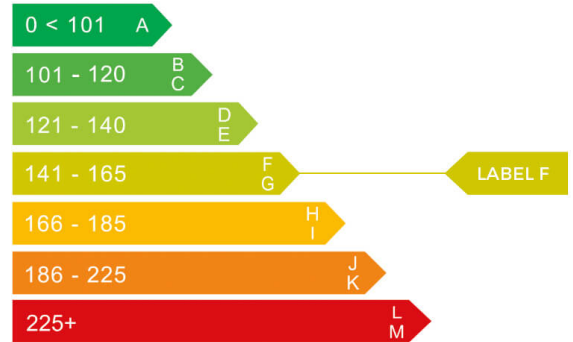

report date: 2024-12-04

General information

Make	MINI
Model	COOPER S SIDEWALK AUTO
Colour	Blue
Year of manufacture	2020
Top speed	143 mph
Gearbox	7 speed automatic

Engine & fuel consumption

Power	189 BHP
Max. torque	280 Nm at 4.600 rpm
Engine capacity	1.998 cc
Cylinders	4
Fuel type	Petrol
Consumption combined	42.8 mpg
CO2 emission	149 g/km
CO2 label	F