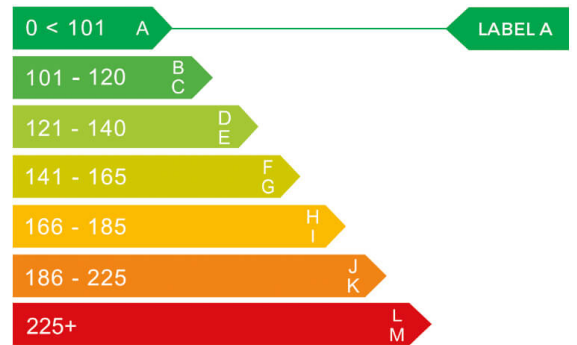

report date: 2025-02-13

General information

Make	KIA
Model	OPTIMA PHEV AUTO PHEV
Colour	Silver
Year of manufacture	2017
Top speed	119 mph
0 - 60 mph	9.1 seconds
Gearbox	6 speed automatic

Engine & fuel consumption

Power	202 BHP
Max. torque	340 Nm at 5.000 rpm
Engine capacity	1.999 cc
Cylinders	4
Fuel type	Hybrid / Electric
Consumption extra urban	53.3 mpg
Consumption combined	176.6 mpg
CO2 emission	37 g/km
CO2 label	A