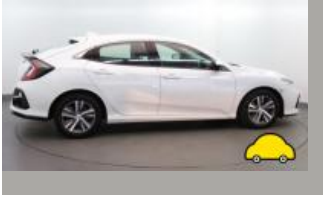

Internet history

Entry 1

Date	2022-03-18
Pictures	26
Listing price	View report

source: cargurus.co.uk