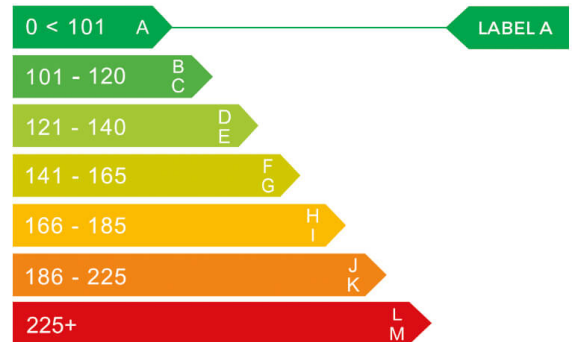

HONDA

report date: 2024-11-08

General information

Make	HONDA
Model	CIVIC S I-DTEC
Colour	White
Year of manufacture	2020
Top speed	125 mph
Gearbox	6 speed Manual

Engine & fuel consumption

Power	118 BHP
Max. torque	300 Nm at 2.000 rpm
Engine capacity	1.597 cc
Cylinders	4
Fuel type	Diesel
Consumption city	78.4 mpg
Consumption extra urban	85.6 mpg
Consumption combined	62.8 mpg
CO2 emission	90 g/km
CO2 label	A