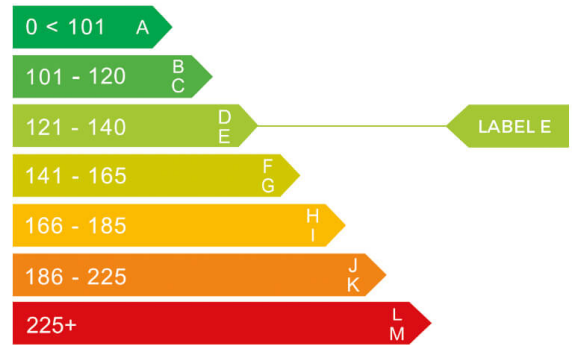

HYUNDAI

report date: 2024-10-16

General information

Make	HYUNDAI
Model	KONA N LINE T-GDI
Colour	Red
Year of manufacture	2023
Gearbox	6 speed Manual

Engine & fuel consumption

Engine capacity	998 cc
Fuel type	Petrol
CO2 emission	134 g/km
CO2 label	E