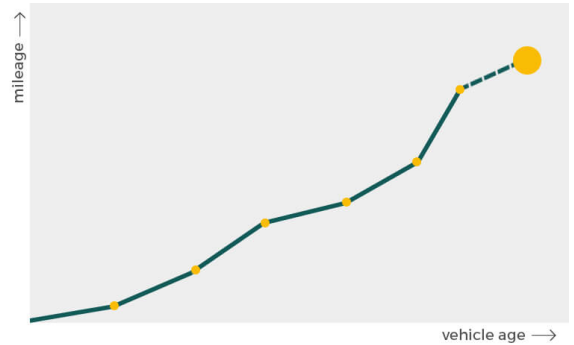

More info >

Mileage check

Odometer	In miles
Mileage registrations	15
First mileage registration	2012-06-29
Last registration	2024-08-21
Complete history	See info

Registration #1	2012-06-29	25 mi
Registration #2	2015-06-20	44.315 mi
Registration #3	2016-06-30	66.299 mi
Registration #4	2016-06-30	66.299 mi
Registration #5	2017-07-07	79.545 mi
Registration #6	2017-07-10	79.545 mi
Registration #7	2018-06-30	92.263 mi
Registration #8	2018-07-03	92.399 mi
Registration #9	2019-06-30	92.399 mi
Registration #10	2019-06-30	92.399 mi
Registration #11	2019-06-30	92.399 mi
Registration #12	2019-06-30	92.399 mi
Registration #13	2019-06-30	92.399 mi
Registration #14	2019-06-30	92.399 mi
Registration #15	2019-06-30	92.399 mi