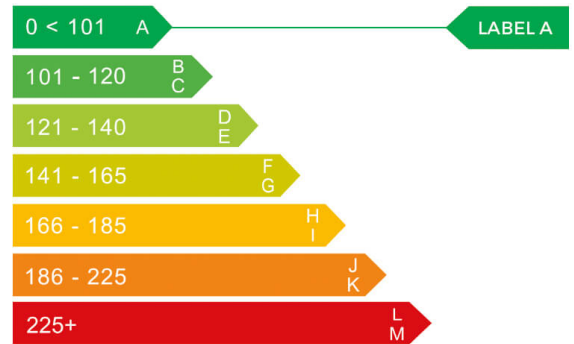

report date: 2024-11-08

General information

Make	MINI
Model	COOPER D LONDON 2012 EDITION
Colour	Red
Year of manufacture	2012
Top speed	122 mph
Gearbox	6 speed Manual

Engine & fuel consumption

Power	110 BHP
Max. torque	270 Nm at 1.750 rpm
Engine capacity	1.600 cc
Cylinders	4
Fuel type	Diesel
Consumption city	67.3 mpg
Consumption extra urban	80.7 mpg
Consumption combined	74.3 mpg
CO2 emission	99 g/km
CO2 label	A