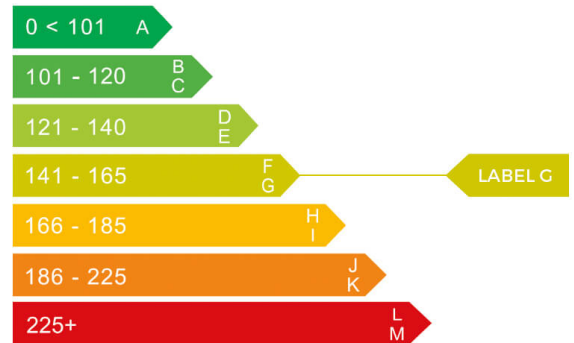

Mercedes-Benz

report date: 2024-09-08

General information

Make	MERCEDES-BENZ
Model	GLB 200 AMG LINE PREMIUM AUTO GLB 200 AMG LINE
Colour	Grey
Year of manufacture	2022
Top speed	129 mph
Gearbox	7 speed automatic

Engine & fuel consumption

Power	161 BHP
Max. torque	250 Nm at 4.000 rpm
Engine capacity	1.332 cc
Cylinders	4
Fuel type	Petrol
Consumption combined	37.7 mpg
CO2 emission	163 g/km
CO2 label	G

Internet history