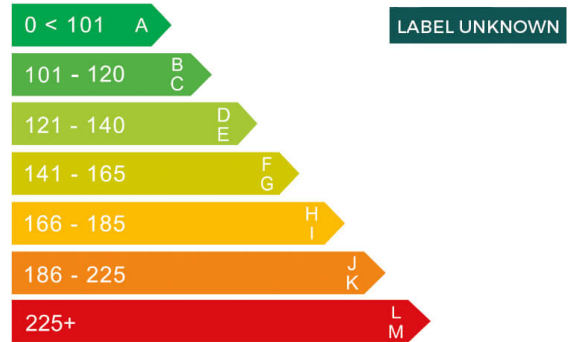

Mercedes-Benz

report date: 2024-09-10

General information

Make	MERCEDES-BENZ
Model	GLB 200 AMG LINE AUTO GLB 200 AMG LINE
Colour	-
Year of manufacture	-
Top speed	129 mph
Gearbox	7 speed automatic

Engine & fuel consumption

Power	161 BHP
Max. torque	250 Nm at 4.000 rpm
Cylinders	4
Fuel type	Petrol
Consumption combined	37.7 mpg

Internet history

Entry 1

Date	2024-01-06
Pictures	5
Listing price	View report

source: cargurus.co.uk