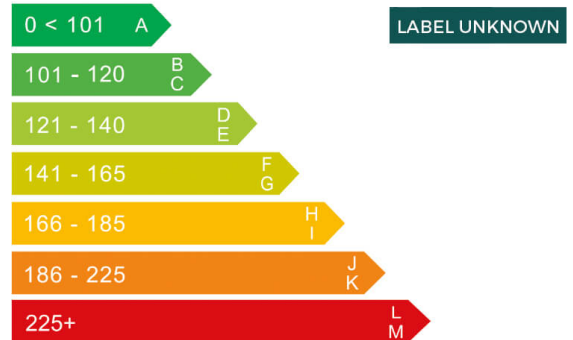

report date: 2025-01-24

General information

Make	FIAT
Model	500 RED MHEV RED
Colour	-
Year of manufacture	-
Top speed	104 mph
Gearbox	6 speed Manual

Engine & fuel consumption

Power	68 BHP
Max. torque	90 Nm at 3.250 rpm
Cylinders	3
Fuel type	Petrol
Consumption combined	61.4 mpg