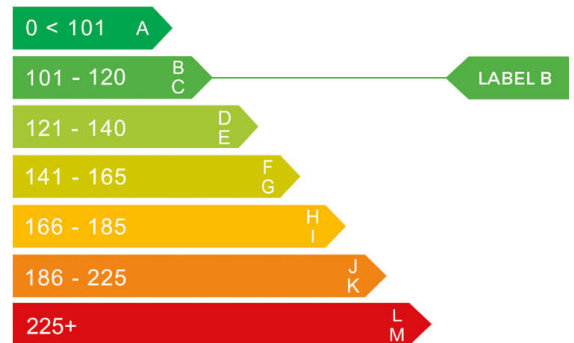

report date: 2024-09-08

General information

Make	FIAT
Model	500 RED MHEV
Colour	Red
Year of manufacture	2022
Top speed	104 mph
0 - 100 km/h	13.8 seconds
Gearbox	6 speed Manual

Engine & fuel consumption

Power	51.5 kW / 70 HP / 68 BHP
Max. torque	90 Nm at 3.250 rpm
Engine capacity	999 cc
Cylinders	3
Fuel type	Petrol
Consumption combined	61.4 mpg
CO2 emission	106 g/km
CO2 label	B

More info >

Dimensions & weight

Width	1627 mm
Height	1488 mm
Length	3571 mm
Wheel base	2300 mm
Kerb weight	980 kg
Max. allowed weight	1338 kg

Additional information

Fuel tank capacity	35 l
Number of doors	3
Number of seats	4
Number of axles	2
Engine number	0539451