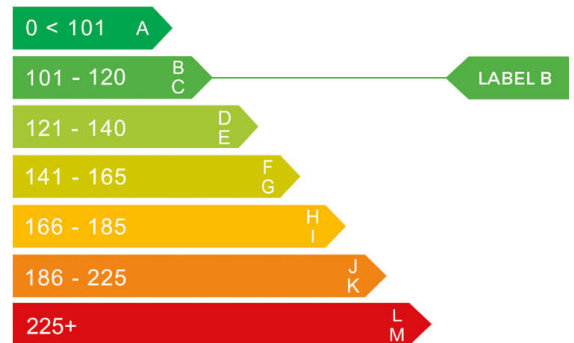

report date: 2024-09-08

General information

Make	FIAT
Model	500 RED MHEV RED
Colour	Red
Year of manufacture	2023
Top speed	104 mph
0 - 100 km/h	13.8 seconds
Gearbox	6 speed Manual

Engine & fuel consumption

Power	51.5 kW / 70 HP / 68 BHP
Max. torque	90 Nm at 3.250 rpm
Engine capacity	999 cc
Cylinders	3
Fuel type	Petrol
Consumption combined	61.4 mpg
CO2 emission	106 g/km
CO2 label	B

**Internet history**

**Entry 1**