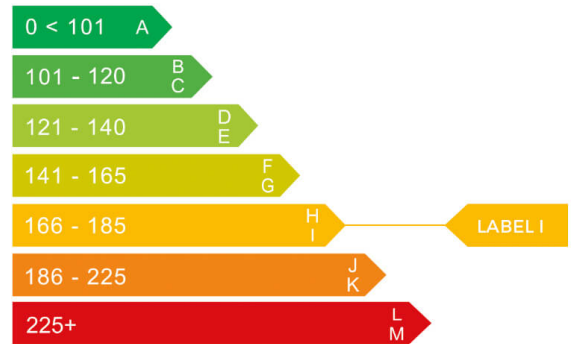

UK **AI**

report date: 2023-11-21

General information

Make	MINI
Model	COOPER S
Colour	Black
Year of manufacture	2007
Top speed	137 mph
Gearbox	6 speed automatic

Engine & fuel consumption

Power	172 BHP
Max. torque	240 Nm at 1.600 rpm
Engine capacity	1.598 cc
Cylinders	4
Fuel type	Petrol
Consumption city	25.9 mpg
Consumption extra urban	49.6 mpg
Consumption combined	37.2 mpg
CO2 emission	182 g/km
CO2 label	I