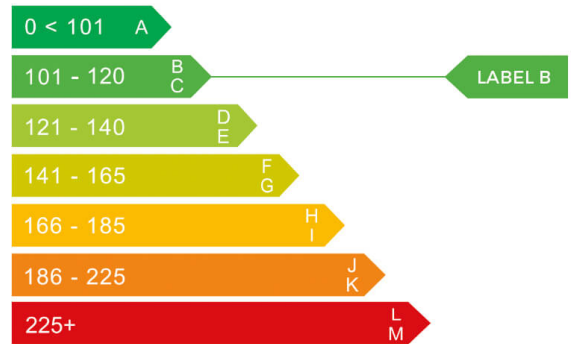

report date: 2025-02-17

General information

Make	FIAT
Model	500 TOP MHEV
Colour	Black
Year of manufacture	2024
Top speed	104 mph
Gearbox	6 speed Manual

Engine & fuel consumption

Power	68 BHP
Max. torque	90 Nm at 3.250 rpm
Engine capacity	999 cc
Cylinders	3
Fuel type	Petrol
Consumption combined	60.1 mpg
CO2 emission	105 g/km
CO2 label	B

Dimensions & weight

Width	1627 mm
Height	1488 mm
Length	3571 mm
Wheel base	2300 mm
Kerb weight	980 kg

Additional information

Fuel tank capacity	35 l
Number of doors	3
Number of axles	2