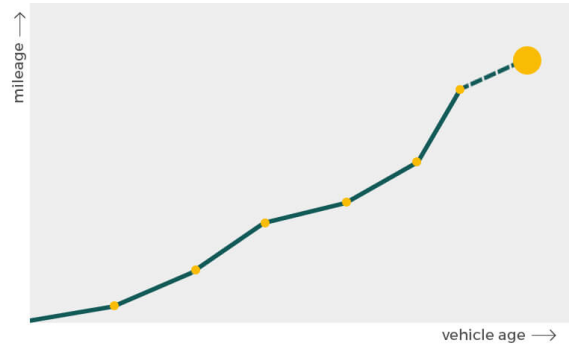

More info >

Mileage check

Mileage registrations	1
First mileage registration	2024-02-01

Registration #1	2024-02-01	21 mi
------------------------	------------	-------

[More info >](#)

Car features

The FIAT factory car options list is only available in the premium report.