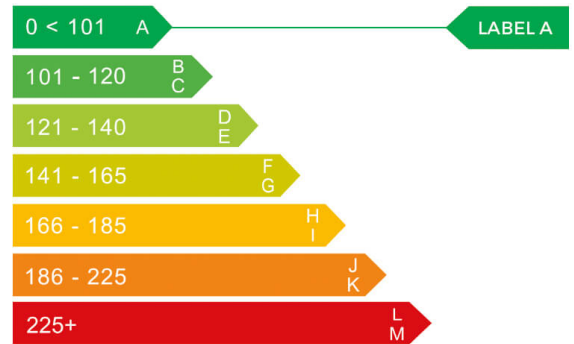

report date: 2024-07-15

General information

Make	BMW
Model	X5 XDRIVE45E XLINE AUTO XDRIVE45E XLINE
Colour	Grey
Year of manufacture	2021
Top speed	146 mph
Gearbox	8 speed automatic

Engine & fuel consumption

Power	389 BHP
Max. torque	600 Nm at 3.170 rpm
Engine capacity	2.998 cc
Cylinders	6
Fuel type	Hybrid / Electric
Consumption combined	188.3 mpg
CO2 emission	27 g/km
CO2 label	A

Internet history

Entry 1

Date	2022-09-14
Pictures	0
Listing price	View report