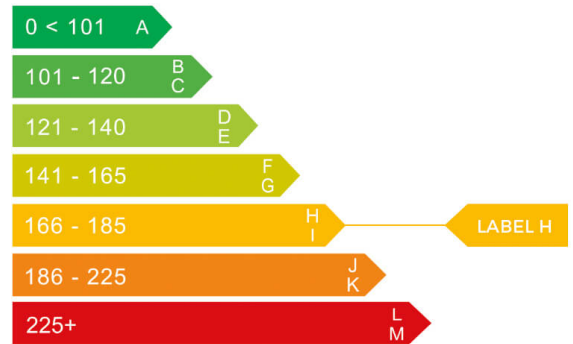

report date: 2025-01-24

General information

Make	LAND ROVER
Model	R ROVER EVOQUE R-DYN D MHEV A
Colour	Grey
Year of manufacture	2022
Top speed	120 mph
Gearbox	9 speed automatic

Engine & fuel consumption

Power	161 BHP
Max. torque	380 Nm at 1.500 rpm
Engine capacity	1.998 cc
Cylinders	4
Fuel type	Diesel
Consumption combined	44.1 mpg
CO2 emission	171 g/km
CO2 label	H