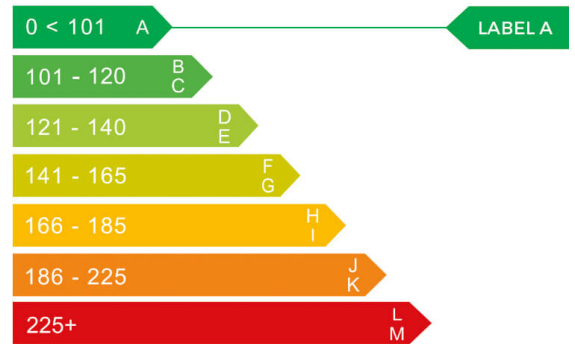

report date: 2024-07-15

General information

Make	BMW
Model	X5 XDRIVE45E XLINE AUTO XDRIVE45E XLINE
Colour	White
Year of manufacture	2021
Top speed	146 mph
Gearbox	8 speed automatic

Engine & fuel consumption

Power	389 BHP
Max. torque	600 Nm at 3.170 rpm
Engine capacity	2.998 cc
Cylinders	6
Fuel type	Hybrid / Electric
Consumption combined	188.3 mpg
CO2 emission	27 g/km
CO2 label	A