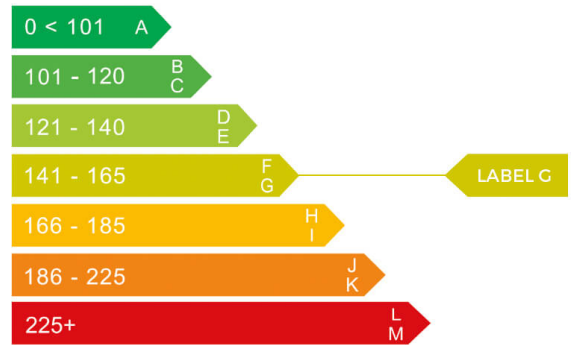

Mercedes-Benz

report date: 2024-09-08

General information

Make	MERCEDES-BENZ
Model	GLB 200 AMG LINE PREMIUM AUTO GLB 200 AMG LINE
Colour	Grey
Year of manufacture	2021
Top speed	129 mph
Gearbox	7 speed automatic

Engine & fuel consumption

Power	161 BHP
Max. torque	250 Nm at 4.000 rpm
Engine capacity	1.332 cc
Cylinders	4
Fuel type	Petrol
Consumption combined	37.7 mpg
CO2 emission	163 g/km
CO2 label	G

Internet history