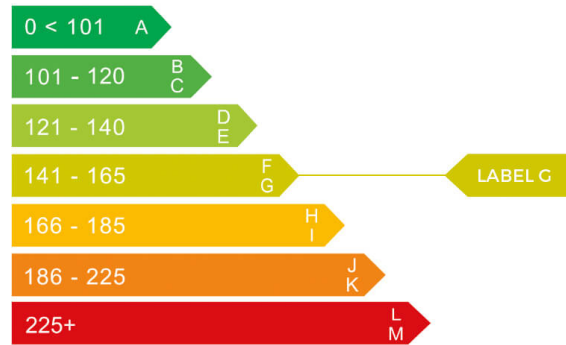

Mercedes-Benz

 **PK21ZRV**

report date: 2024-09-10

General information

Make	MERCEDES-BENZ
Model	GLB 200 AMG LINE PREMIUM AUTO GLB 200 AMG LINE
Colour	Grey
Year of manufacture	2021
Top speed	129 mph
Gearbox	7 speed automatic

Engine & fuel consumption

Power	161 BHP
Max. torque	250 Nm at 4.000 rpm
Engine capacity	1.332 cc
Cylinders	4
Fuel type	Petrol
Consumption combined	37.7 mpg
CO2 emission	163 g/km
CO2 label	G

Internet history