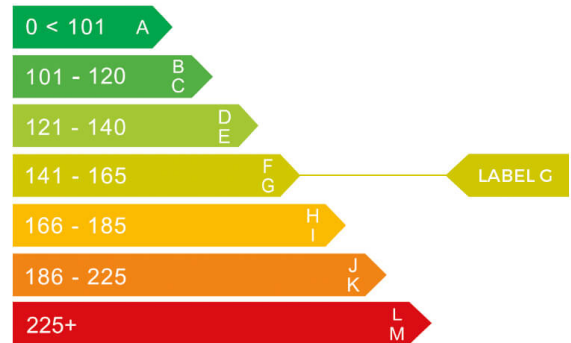

Mercedes-Benz

report date: 2024-09-10

General information

Make	MERCEDES-BENZ
Model	GLB 200 AMG LINE PREMIUM AUTO GLB 200 AMG LINE PREMIUM
Colour	Red
Year of manufacture	2021
Top speed	129 mph
Gearbox	7 speed automatic

Engine & fuel consumption

Power	161 BHP
Max. torque	250 Nm at 4.000 rpm
Engine capacity	1.332 cc
Cylinders	4
Fuel type	Petrol
Consumption combined	37.7 mpg
CO2 emission	164 g/km
CO2 label	G

Internet history