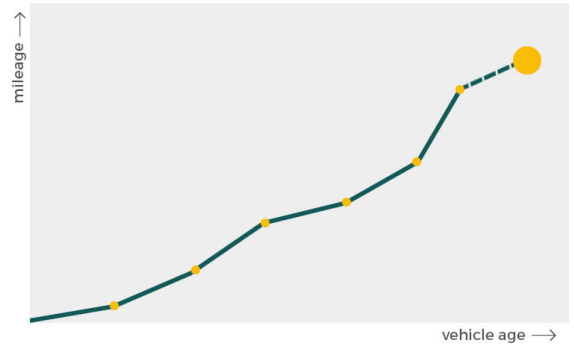

**More info** >

Mileage check

Odometer	In miles
Mileage registrations	14
First mileage registration	2012-03-29
Last registration	2024-06-13
Complete history	<a href="#">See info</a>

Registration #1	2012-03-29	13 mi
Registration #2	2015-03-18	25.589 mi
Registration #3	2016-03-15	31.056 mi
Registration #4	2017-03-27	36.506 mi
Registration #5	2018-03-08	42.167 mi
Registration #6	2019-02-26	47.723 mi
Registration #7	2019-08-29	48.219 mi
Registration #8	2019-08-29	48.219 mi
Registration #9	2019-08-29	48.219 mi
Registration #10	2019-08-29	48.219 mi
Registration #11	2019-08-29	48.219 mi
Registration #12	2019-08-29	48.219 mi
Registration #13	2019-08-29	48.219 mi
Registration #14	2019-08-29	48.219 mi