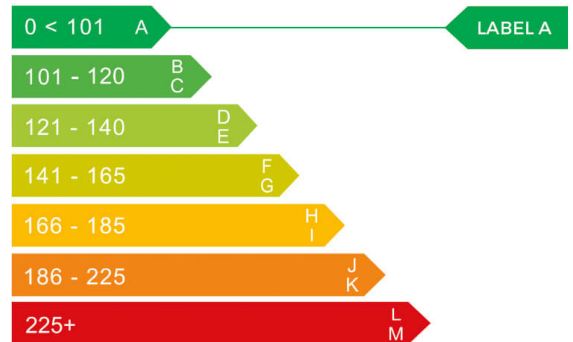

report date: 2024-11-08

General information

Make	MINI
Model	COOPER D LONDON 2012 EDITION
Colour	Red
Year of manufacture	2012
Top speed	122 mph
Gearbox	6 speed Manual

Engine & fuel consumption

Power	110 BHP
Max. torque	270 Nm at 1.750 rpm
Engine capacity	1.598 cc
Cylinders	4
Fuel type	Diesel
Consumption city	67.3 mpg
Consumption extra urban	80.7 mpg
Consumption combined	74.3 mpg
CO2 emission	99 g/km
CO2 label	A

**Internet history**

**Entry 2**

Date	2022-11-26
Pictures	6
Listing price	<a href="#">View report</a>

source: [cargurus.co.uk](http://cargurus.co.uk)

**Entry 1**

Date	2022-11-25
Pictures	6
Listing price	<a href="#">View report</a>