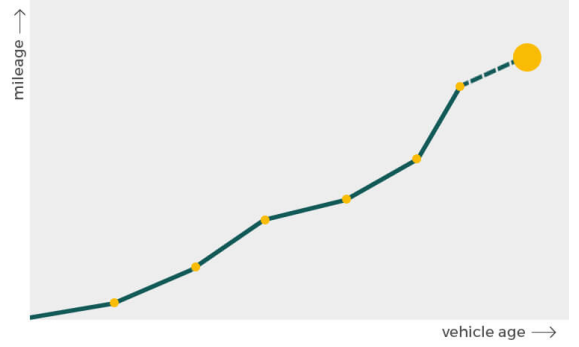

Mileage check

Mileage registrations 0