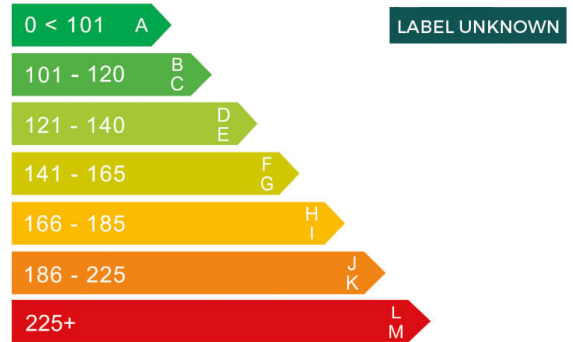

 **AI**

report date: 2024-10-31

General information

Make	MINI
Model	COOPER S AUTO COOPER S
Colour	-
Year of manufacture	-
Top speed	137 mph
Gearbox	6 speed automatic

Engine & fuel consumption

Power	172 BHP
Max. torque	240 Nm at 1.600 rpm
Cylinders	4
Fuel type	Petrol
Consumption city	25.9 mpg
Consumption extra urban	49.6 mpg
Consumption combined	37.2 mpg