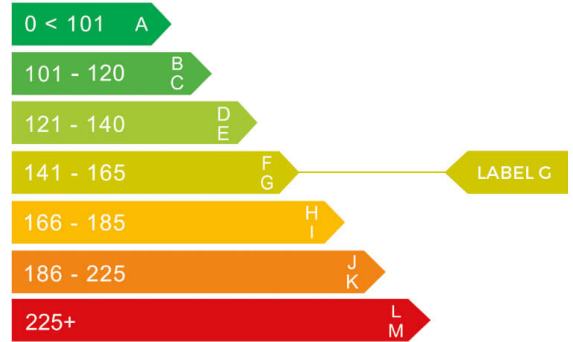

Mercedes-Benz

UK **LO7IATN**

report date: 2024-09-08

General information

Make	MERCEDES-BENZ
Model	GLB 200 AMG LINE PREMIUM AUTO GLB 200 AMG LINE
Colour	Grey
Year of manufacture	2021
Top speed	129 mph
Gearbox	7 speed automatic

Engine & fuel consumption

Power	161 BHP
Max. torque	250 Nm at 4.000 rpm
Engine capacity	1.332 cc
Cylinders	4
Fuel type	Petrol
Consumption combined	37.7 mpg
CO2 emission	163 g/km
CO2 label	G

Internet history

Dimensions & weight

Width	1834 mm
Height	1662 mm
Length	4634 mm

Additional information

Number of axles	2
Engine number	UNKNOWN