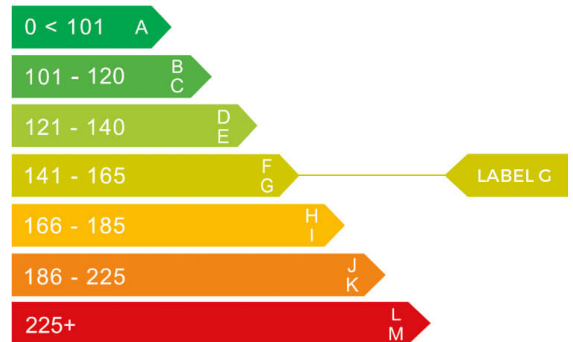

Mercedes-Benz

UK **SA62BAY**

report date: 2024-09-08

General information

Make	MERCEDES-BENZ
Model	GLB 200 AMG LN EXECUTVE MHEV A
Colour	Blue
Year of manufacture	2024
0 - 100 km/h	9.3 seconds
Gearbox	7 speed automatic

Engine & fuel consumption

Power	120 kW / 163 HP
Engine capacity	1.332 cc
Cylinders	4
Fuel type	Hybrid / Electric
CO2 emission	162 g/km
CO2 label	G

Internet history

Entry 1

Date	2021-07-29
Pictures	0
Listing price	View report

More info >

Dimensions & weight

Width	185 mm
Length	465 mm
Wheel base	2 mm
Kerb weight	1540 kg

Additional information

Number of axles	2
-----------------	---