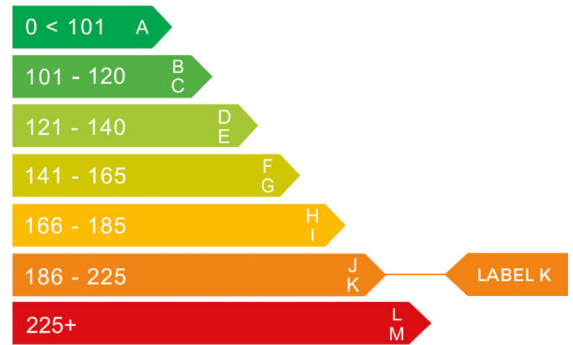

report date: 2025-02-17

General information

Make	LAND ROVER
Model	RANGE ROVER EVOQUE SE MHEV A R-DYNAMIC SE
Colour	Silver
Year of manufacture	2021
Top speed	134 mph
Gearbox	9 speed automatic

Engine & fuel consumption

Power	197 BHP
Max. torque	320 Nm at 1.250 rpm
Engine capacity	1.997 cc
Cylinders	4
Fuel type	Petrol
Consumption combined	30.7 mpg
CO2 emission	206 g/km
CO2 label	K

Internet history

Entry 1

Date	2023-10-30
Pictures	0
Listing price	View report