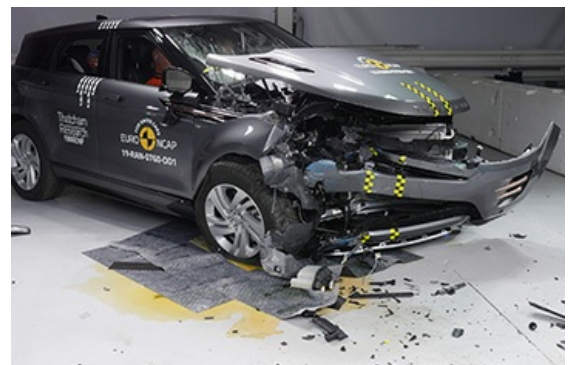

Car features

The LAND ROVER factory car options list is only available in the premium report.

S0225	Air conditioning
S0295	
S0482	
S0501	
S0566	
S0567	
S0569	

View the complete LAND ROVER factory list for this vehicle [here](#). More info >

Safety ratings

NCAP rating	★★★★★
Adult	94%
Children	87%
Pedestrian	72%
Safety systems	73%
Overall rating	84%
Video	see crash video

Dimensions & weight

Width	2100 mm
Height	1649 mm
Length	4371 mm
Max. allowed weight	2430 kg

Additional information

Number of seats	5
Number of axles	2
Engine number	201102Y0356PT204