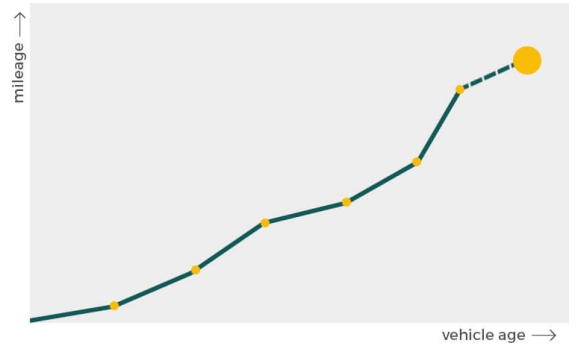

Mileage check

Mileage registrations 0