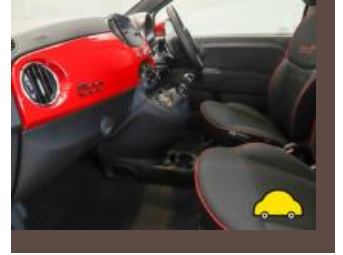

Internet history

Entry 1

Date	2023-09-10
Pictures	20
Listing price	View report

source: cargurus.co.uk