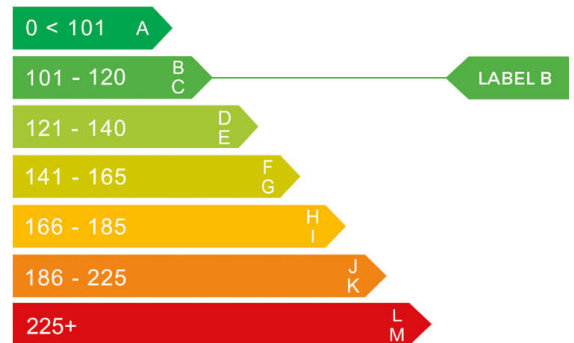

report date: 2024-09-08

General information

Make	FIAT
Model	500 RED MHEV RED
Colour	White
Year of manufacture	2023
Top speed	104 mph
0 - 100 km/h	13.8 seconds
Gearbox	6 speed Manual

Engine & fuel consumption

Power	51.5 kW / 70 HP / 68 BHP
Max. torque	90 Nm at 3.250 rpm
Engine capacity	999 cc
Cylinders	3
Fuel type	Petrol
Consumption combined	61.4 mpg
CO2 emission	106 g/km
CO2 label	B