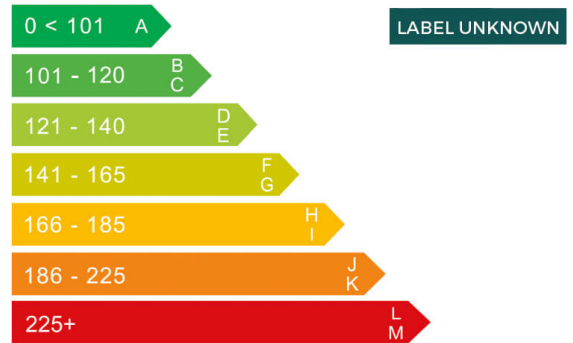

report date: 2024-09-10

General information

Make	FIAT
Model	500E LA PRIMA
Colour	Grey
Year of manufacture	2024
Top speed	93 mph
0 - 60 mph	9.0 seconds
Gearbox	1 speed automatic

Engine & fuel consumption

Power	117 BHP
Max. torque	220 Nm at 2.000 rpm
Fuel type	Electricity