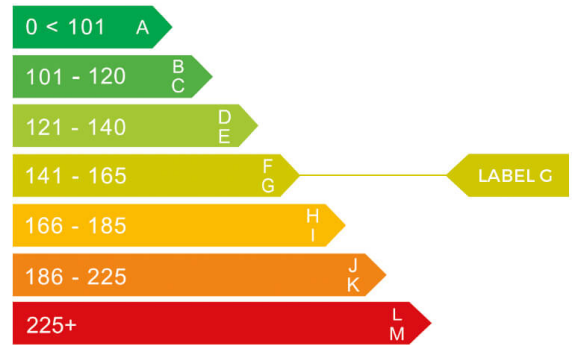

Mercedes-Benz

report date: 2024-09-10

General information

Make	MERCEDES-BENZ
Model	GLB 200 AMG LINE PREMIUM AUTO GLB 200 AMG LINE
Colour	Red
Year of manufacture	2021
Top speed	129 mph
Gearbox	7 speed automatic

Engine & fuel consumption

Power	161 BHP
Max. torque	250 Nm at 4.000 rpm
Engine capacity	1.332 cc
Cylinders	4
Fuel type	Petrol
Consumption combined	37.7 mpg
CO2 emission	163 g/km
CO2 label	G

Internet history