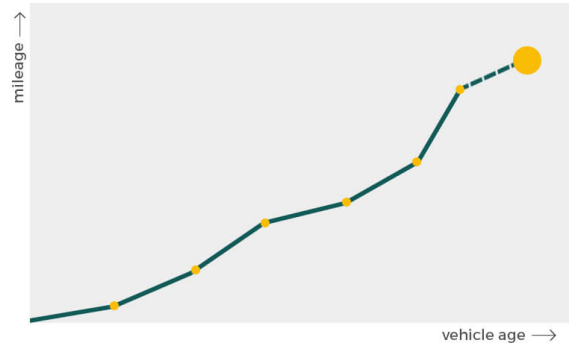

**More info** >

Mileage check

Mileage registrations	1
First mileage registration	2022-06-01

Registration #1	2022-06-01	24 mi
-----------------	------------	-------

[More info >](#)

Car features

The FIAT factory car options list is only available in the premium report.