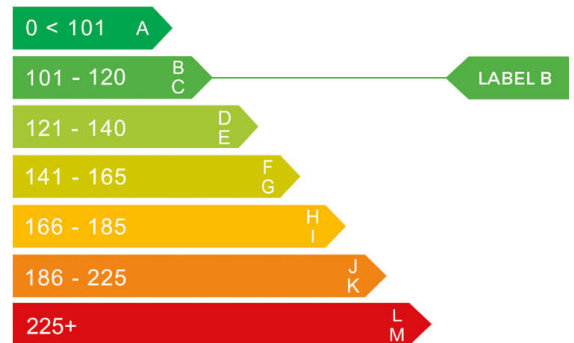

report date: 2024-09-08

General information

Make	FIAT
Model	500 RED MHEV DOLCEVITA PLUS
Colour	Grey
Year of manufacture	2022
Top speed	104 mph
0 - 100 km/h	13.8 seconds
Gearbox	6 speed Manual

Engine & fuel consumption

Power	51.5 kW / 70 HP / 68 BHP
Max. torque	90 Nm at 3.250 rpm
Engine capacity	999 cc
Cylinders	3
Fuel type	Petrol
Consumption combined	56.5 mpg
CO2 emission	106 g/km
CO2 label	B

**Internet history**

**Entry 1**