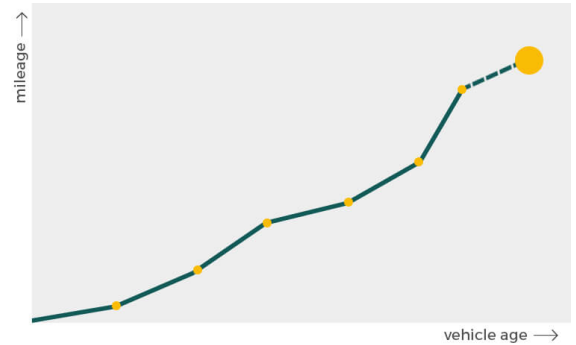

Mileage check

Odometer	In miles
Mileage registrations	14
First mileage registration	2011-05-15
Last registration	2023-06-24
Complete history	See info

Registration #1	2011-05-15	28 mi
Registration #2	2014-04-28	50.865 mi
Registration #3	2015-06-04	64.704 mi
Registration #4	2016-06-14	78.918 mi
Registration #5	2017-08-30	97.327 mi
Registration #6	2018-09-04	110.686 mi
Registration #7	2019-04-04	110.710 mi
Registration #8	2019-06-20	110.710 mi
Registration #9	2019-06-20	110.710 mi
Registration #10	2019-06-20	110.710 mi
Registration #11	2019-06-20	110.710 mi
Registration #12	2019-06-20	110.710 mi
Registration #13	2019-06-20	110.710 mi
Registration #14	2019-06-20	110.710 mi

[More info >](#)