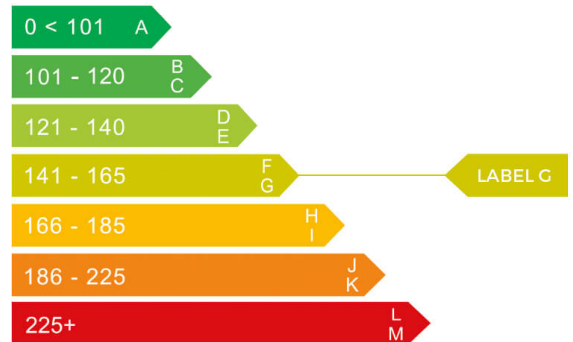

HYUNDAI

 **FT2IAXX**

report date: 2024-10-14

General information

Make	HYUNDAI
Model	SANTA FE PREMIUM HEV AUTO PREMIUM
Colour	White
Year of manufacture	2021
Top speed	116 mph
Gearbox	6 speed automatic

Engine & fuel consumption

Power	227 BHP
Max. torque	350 Nm at 4.500 rpm
Engine capacity	1.598 cc
Cylinders	4
Fuel type	Hybrid / Electric
Consumption combined	40.4 mpg
CO2 emission	159 g/km
CO2 label	G

Internet history

Entry 1

Date	2021-07-08
Pictures	0
Listing price	View report