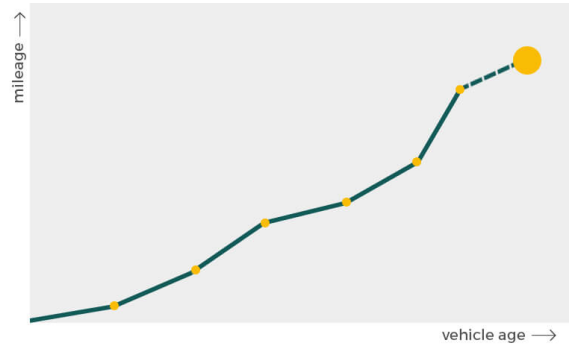

More info >

Mileage check

Mileage registrations	1
First mileage registration	2010-03-01

Registration #1	2010-03-01	19 mi
------------------------	------------	-------

[More info >](#)

Car features

The BMW factory car options list is only available in the premium report.