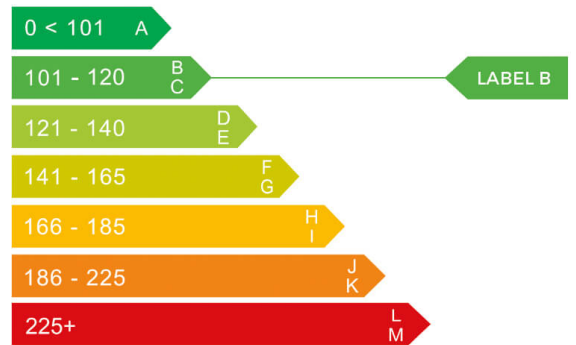

report date: 2025-01-25

General information

Make	FIAT
Model	500 RED MHEV DOLCEVITA PLUS
Colour	White
Year of manufacture	2022
Top speed	104 mph
0 - 100 km/h	13.8 seconds
Gearbox	6 speed Manual

Engine & fuel consumption

Power	51.5 kW / 70 HP / 68 BHP
Max. torque	90 Nm at 3.250 rpm
Engine capacity	999 cc
Cylinders	3
Fuel type	Petrol
Consumption combined	56.5 mpg
CO2 emission	106 g/km
CO2 label	B

Internet history

Entry 1