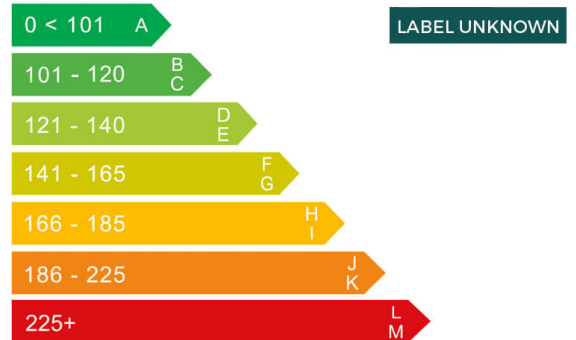

report date: 2024-09-10

General information

Make	FIAT
Model	500E LA PRIMA LA PRIMA
Colour	Grey
Year of manufacture	2021
Top speed	93 mph
Gearbox	1 speed automatic

Engine & fuel consumption

Power	117 BHP
Max. torque	220 Nm at 2.000 rpm
Fuel type	Electricity
Consumption combined	1.0 mpg