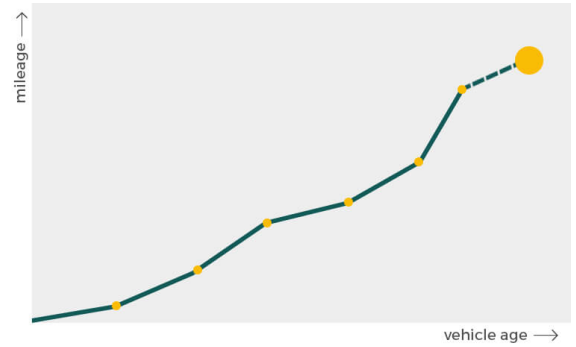

Mileage check

Odometer	In miles
Mileage registrations	3
First mileage registration	2021-11-11
Last registration	2024-08-06
Complete history	See info

Registration #1	2021-11-11	21 mi
Registration #2		
Registration #3		

More info >