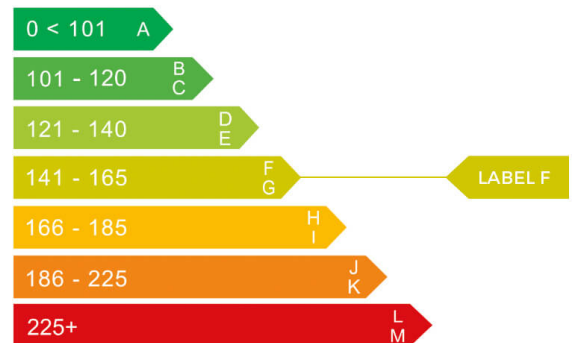

report date: 2024-09-08

General information

Make	NISSAN
Model	QASHQAI TEKNA + DIG-T MHEV CVT DIG-T TEKNA PLUS DCT
Colour	White
Year of manufacture	2021
Top speed	124 mph
Gearbox	7 speed CVT

Engine & fuel consumption

Power	156 BHP
Max. torque	270 Nm at 4.000 rpm
Engine capacity	1.332 cc
Cylinders	4
Fuel type	Hybrid / Electric
Consumption combined	43.5 mpg
CO2 emission	144 g/km
CO2 label	F

Internet history

Entry 1

Date	2022-03-11
Pictures	12
Listing price	View report