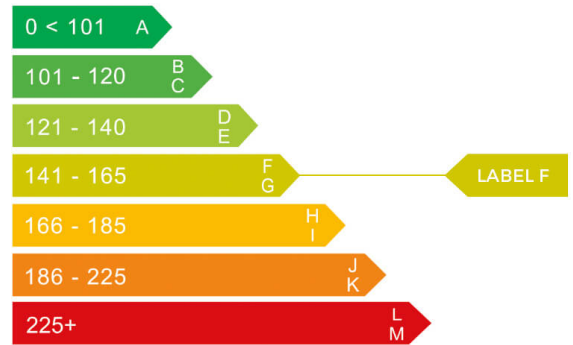

report date: 2024-09-10

General information

Make	NISSAN
Model	QASHQAI TEKNA + DIG-T MHEV CVT
Colour	Black
Year of manufacture	2022
Gearbox	-

Engine & fuel consumption

Engine capacity	1.332 cc
Fuel type	Hybrid / Electric
CO2 emission	144 g/km
CO2 label	F